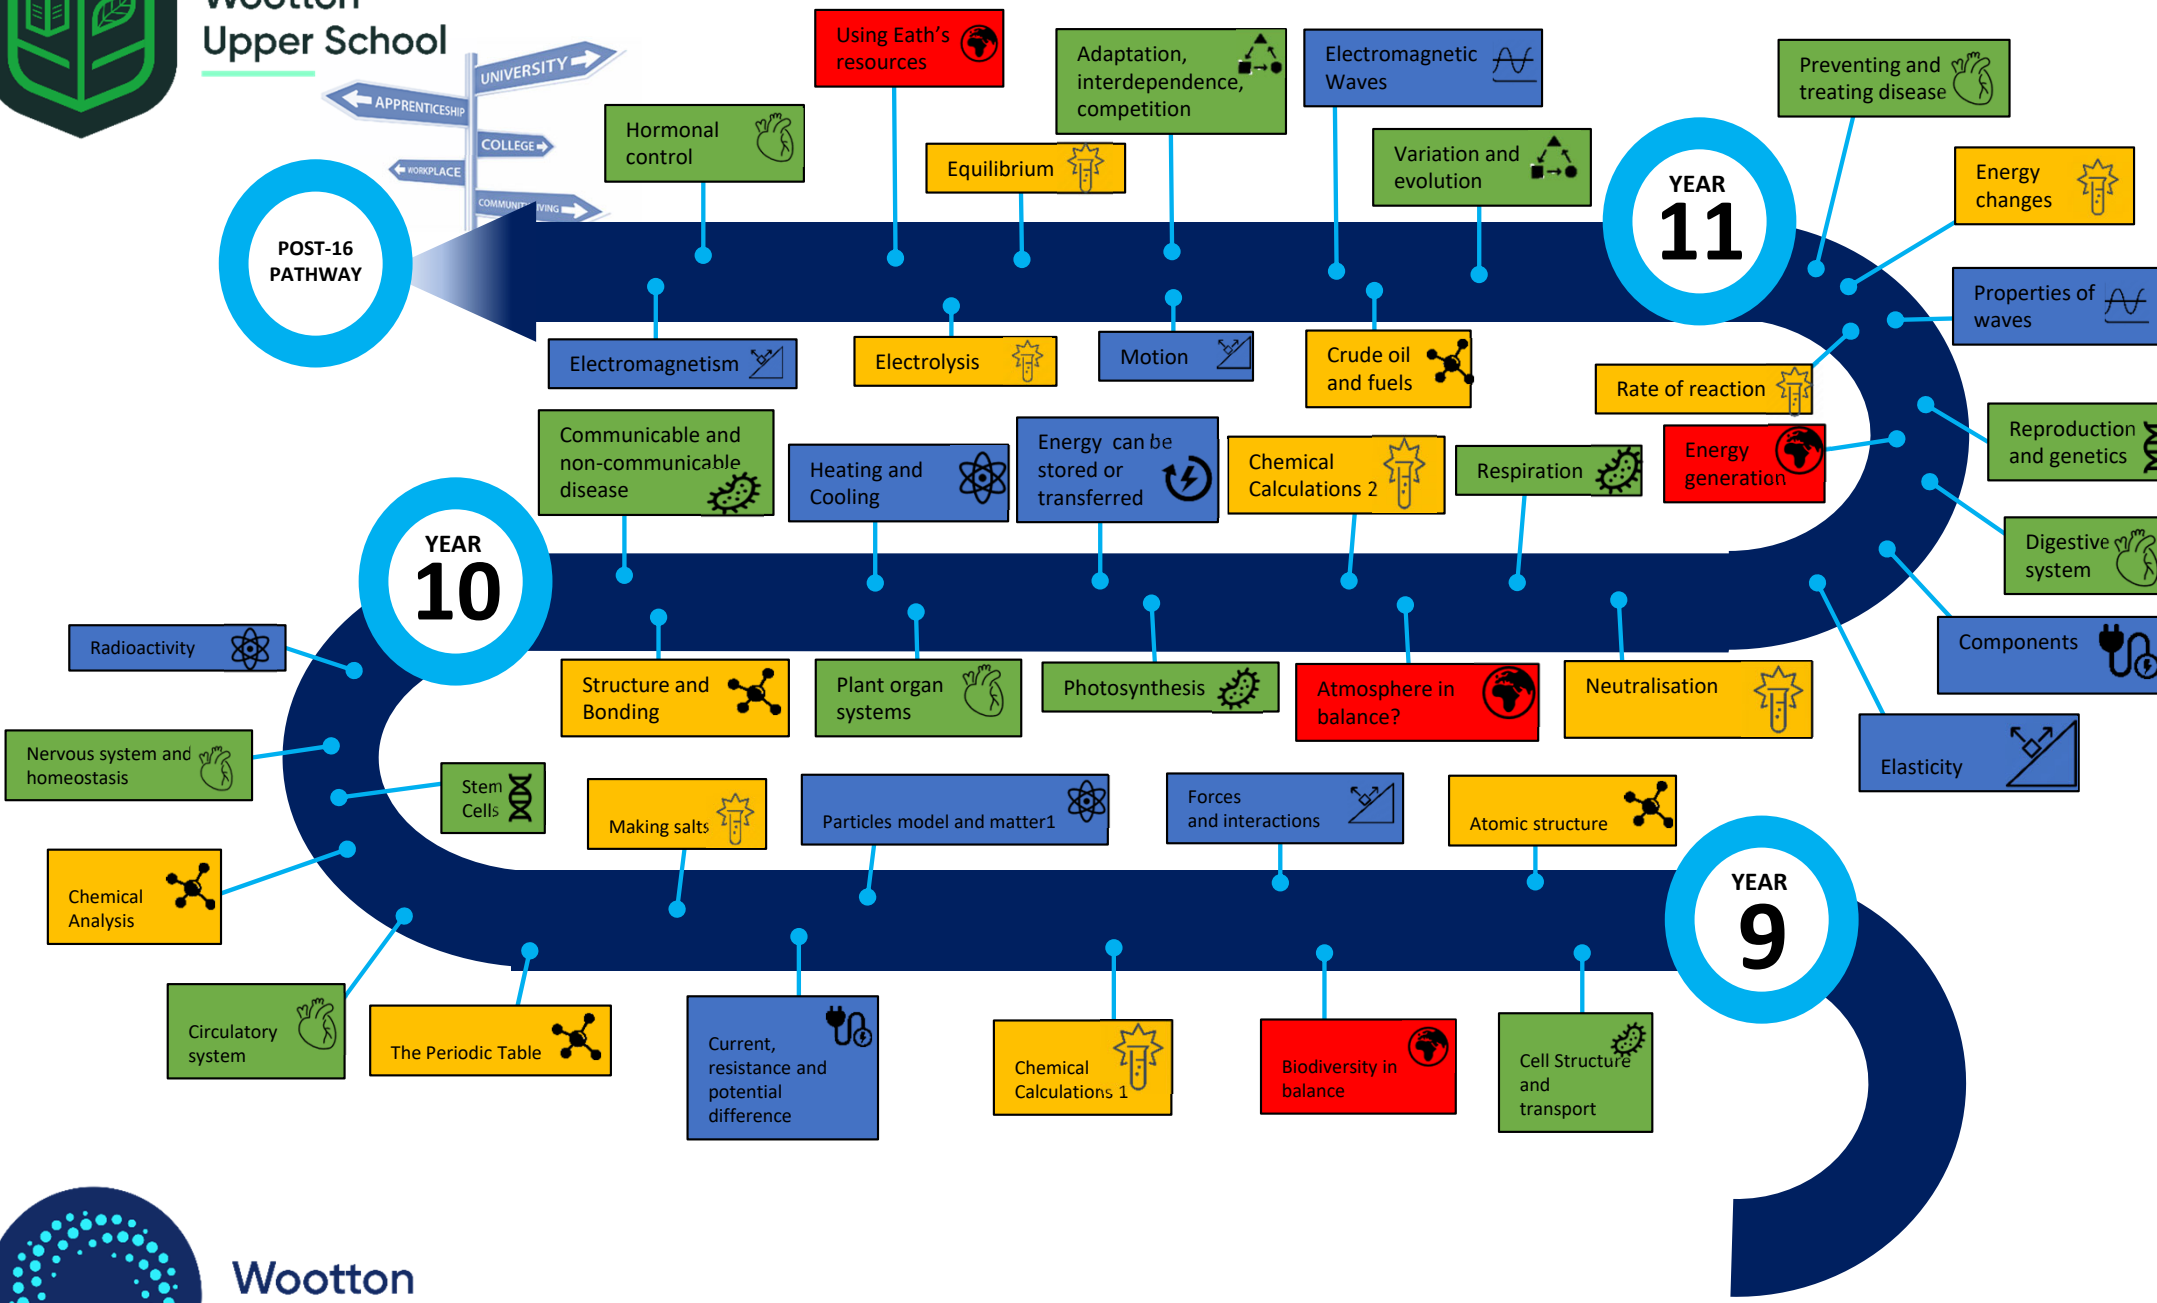

Wootton Upper School

COMBINED SCIENCE GCSE LEARNING JOURNEY

POST-16 PATHWAY

YEAR 10

YEAR 11

YEAR 9

Wootton Academy Trust